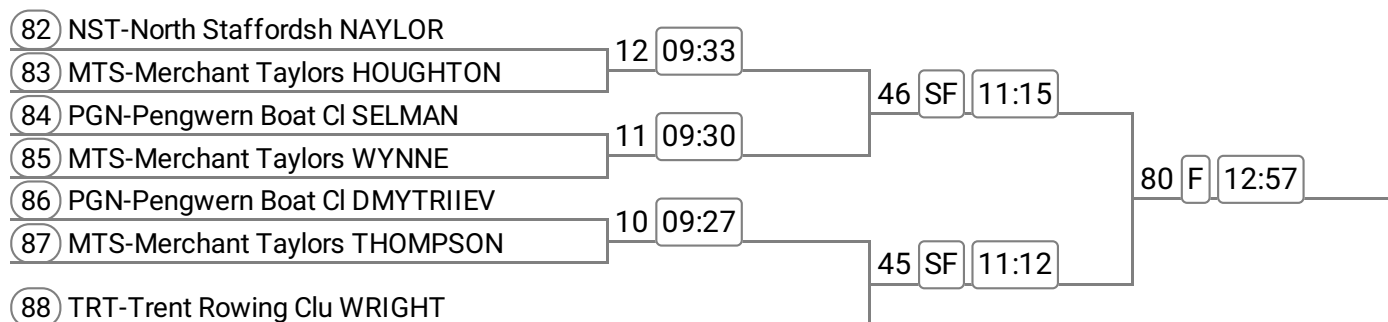

Event: 28 - W J14 1x **Band 2**

Sponsored by RBC Brewin Dolphin