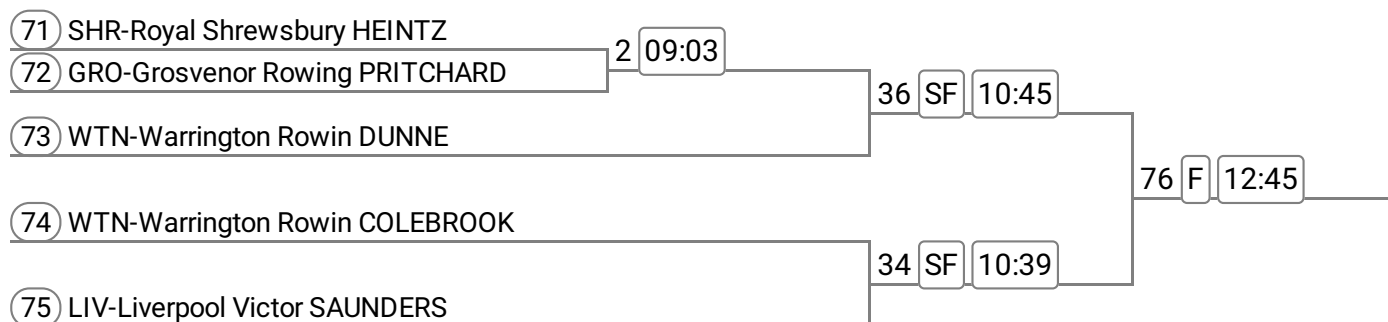

Event: 26 - W J15 1x **Band 1**

Sponsored by Carbon Earth Compost