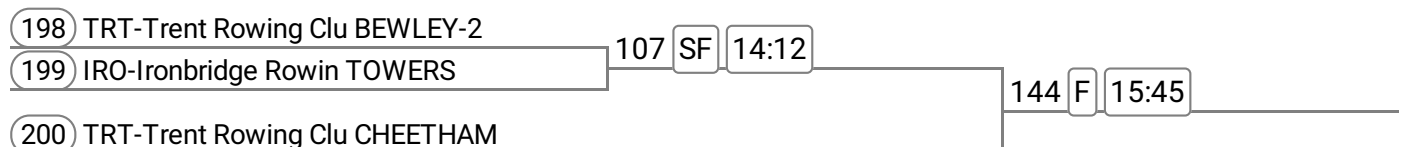

Event: 55 - W J13 1x

Sponsored by Halls Holdings Ltd