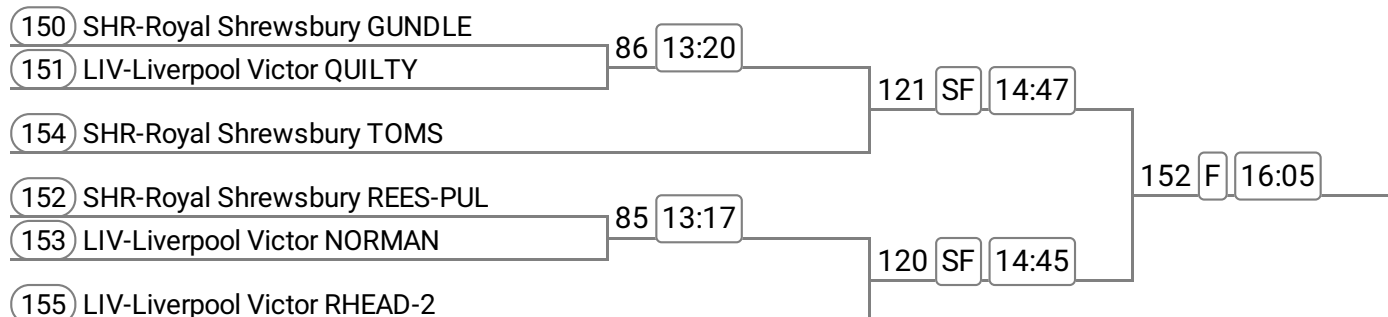

Division: Afternoon

Event: 45 - Mx J18 2x

Sponsored by W R Davies