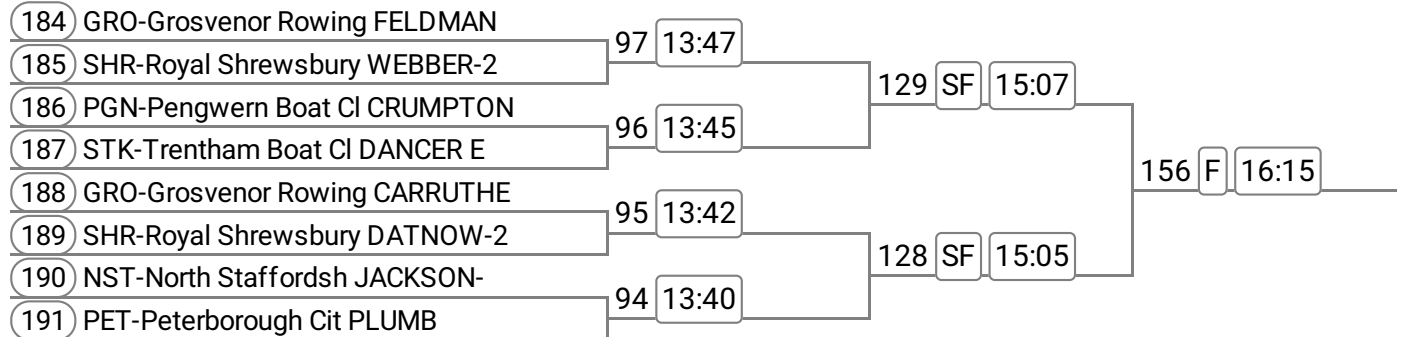

Division: Afternoon

Event: 52 - Op 1x

Sponsored by Carbon Earth Compost