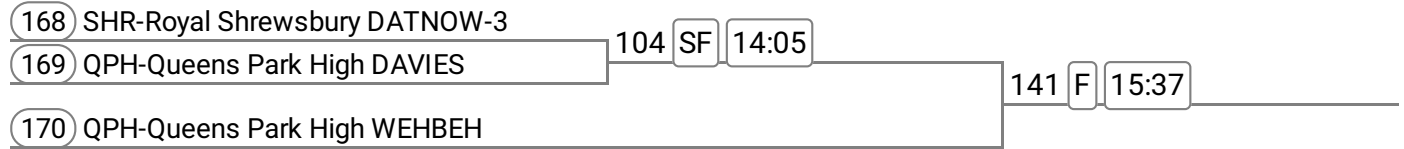

Division: Afternoon

Event: 48 - Op J14 1x

Sponsored by WR Partners