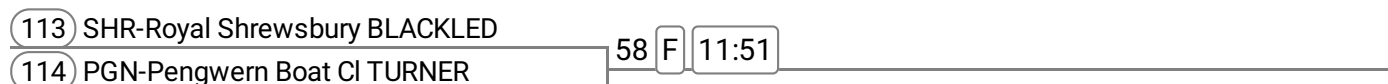

Event: 34 - W 2-

Sponsored by Dave Mellor Cycles