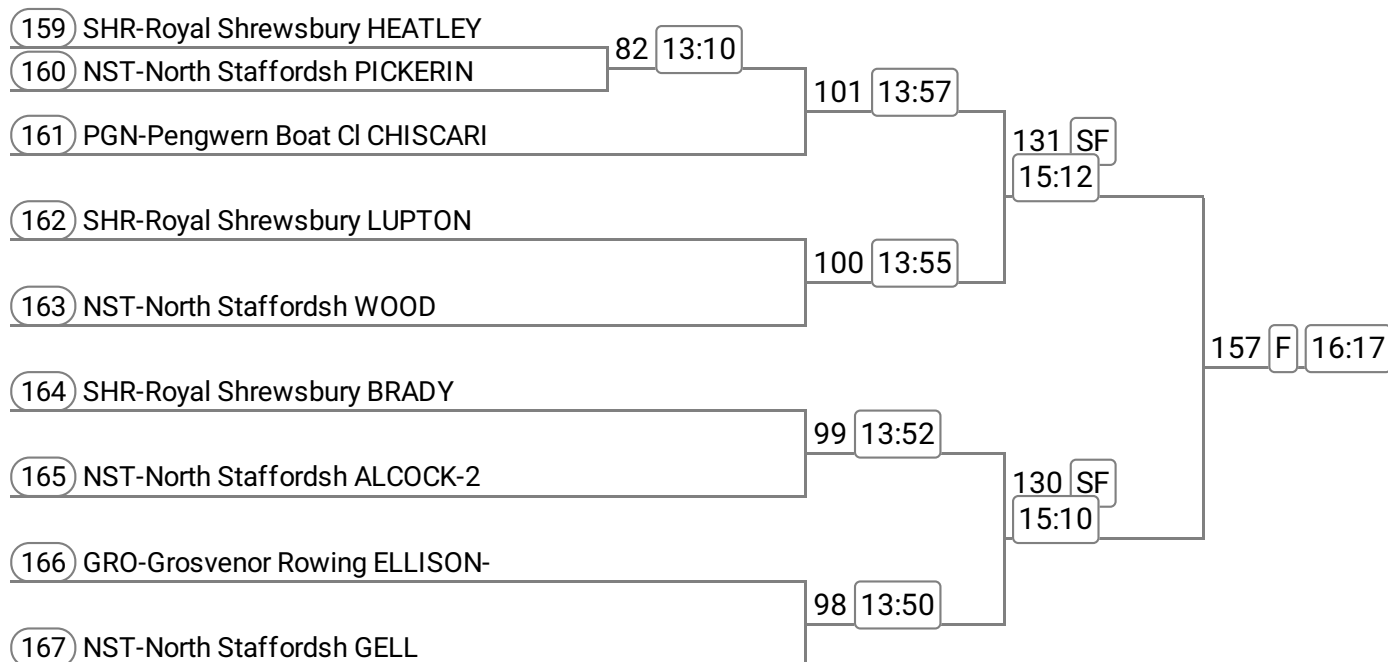

Event: 47 - Op J15 1x

Sponsored by RBC Brewin Dolphin