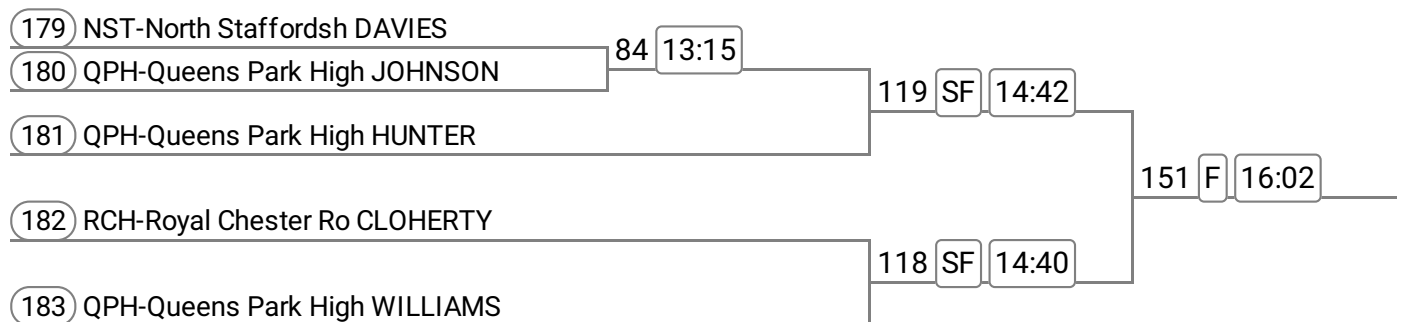

Event: 51 - W J13 4x+

Sponsored by ColourMart Software