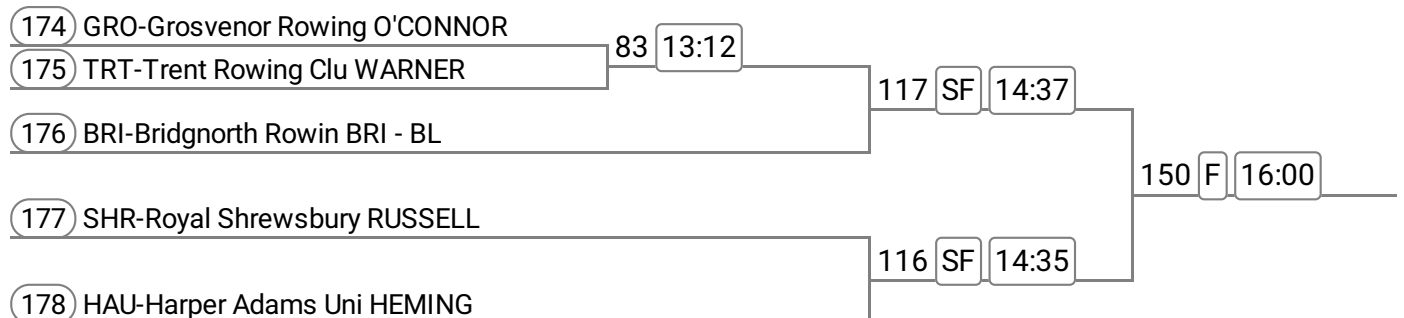

Event: 50 - Op 2x

Sponsored by RBC Brewin Dolphin