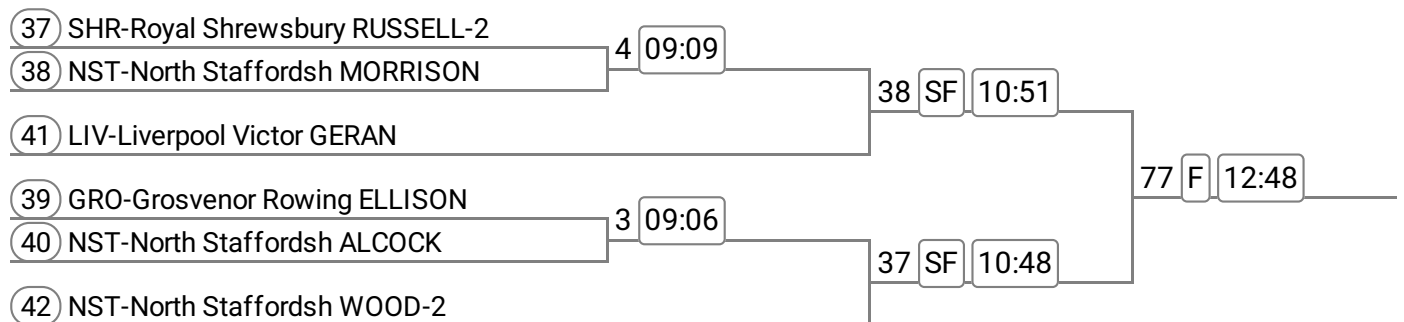

Event: 15 - Op J15 2x

Sponsored by W R Davies