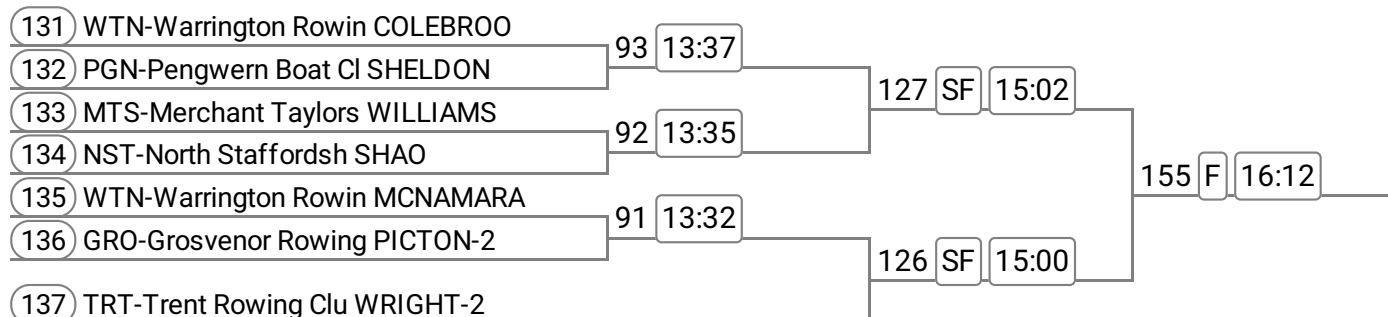

Division: Afternoon

Event: 42 - W J15 2x

Sponsored by Majors