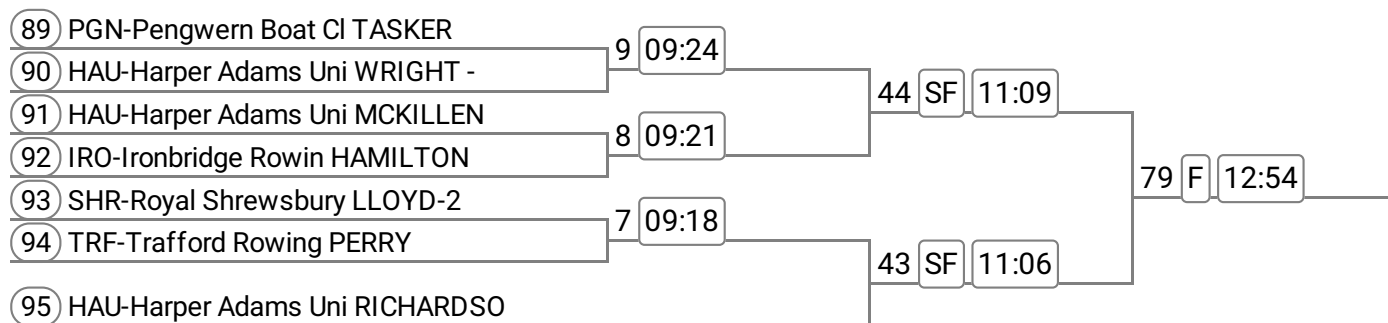

Event: 29 - W 2x

Sponsored by Majors