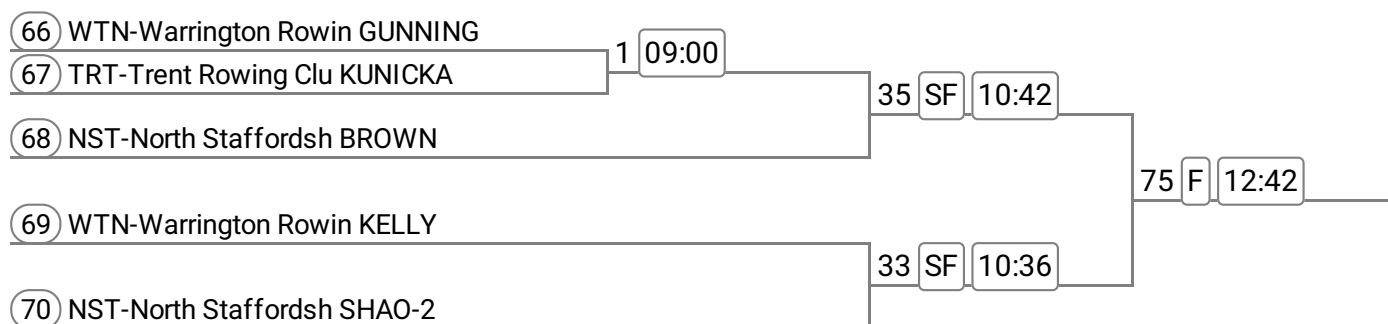

Event: 25 - W J15 1x **Band 2**

Sponsored by Carbon Earth Compost