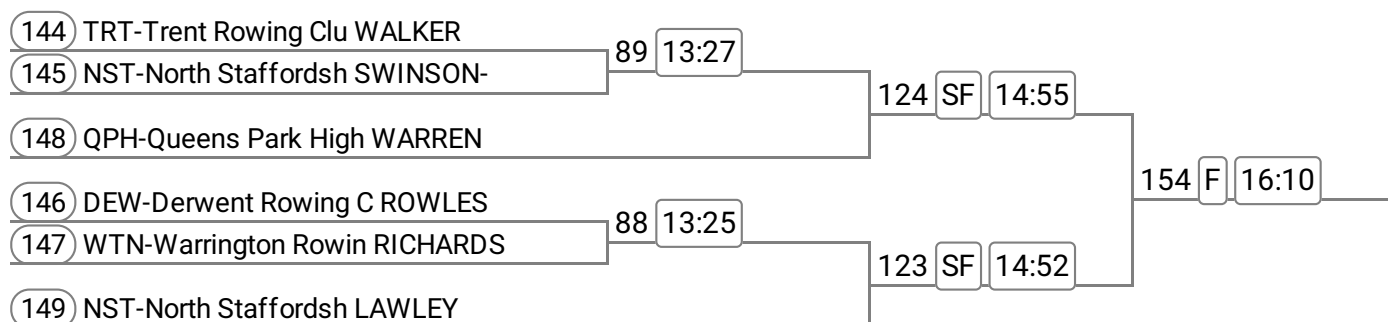

Event: 44 - W J14 2x **Band 1**

Sponsored by Fodens Solicitors